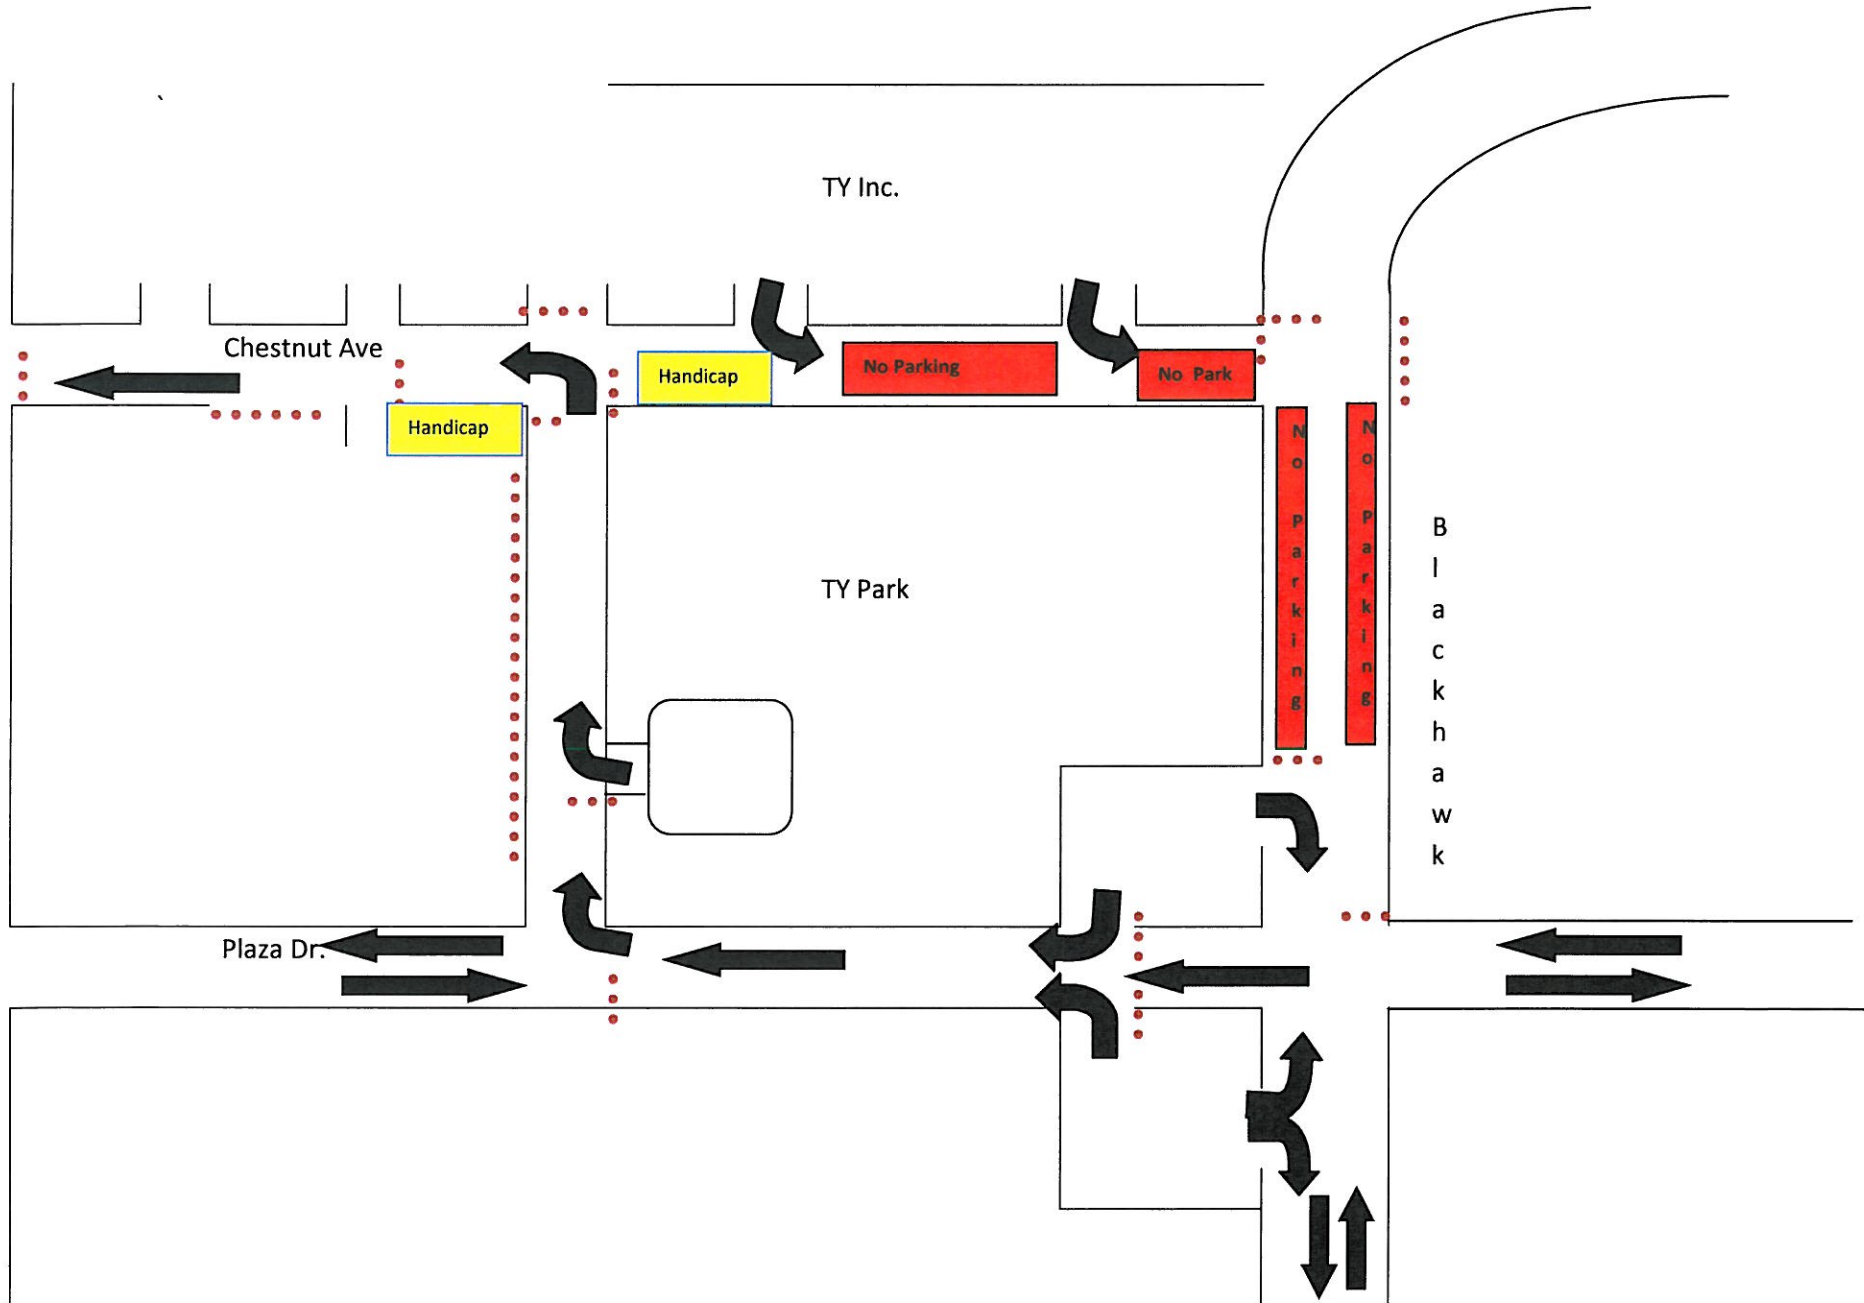

← Traffic direction

6 A.M. to 9 P.M.

..... Barricades / Cones

← Traffic direction

During Fireworks 9 P.M. to 10 P.M.

..... Barricades / Cones

← Traffic direction

After Fireworks Show

..... Barricades / Cones