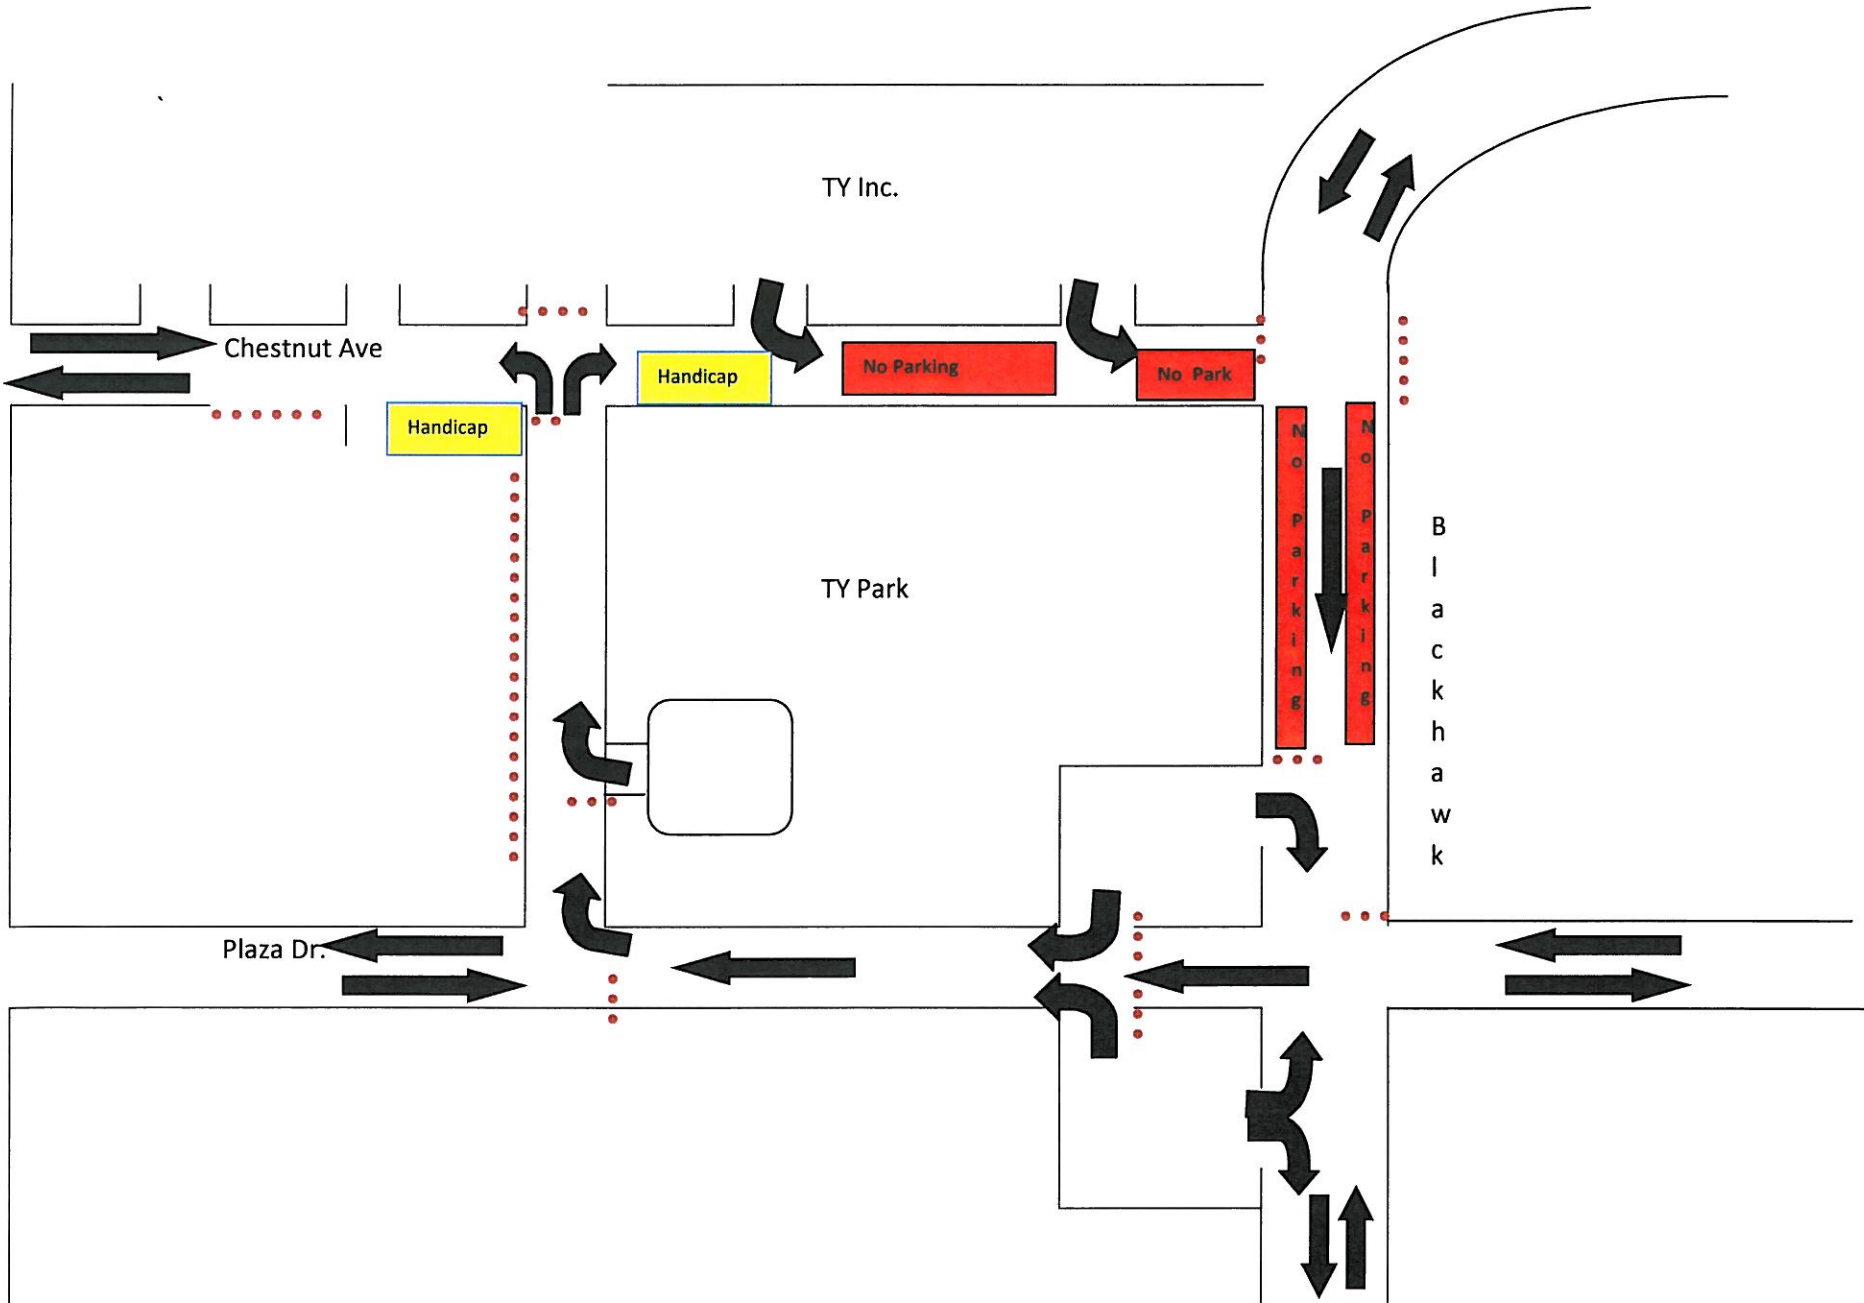

← Traffic direction

6 A.M. to 9 P.M.

..... Barricades / Cones

← Traffic direction

During Fireworks 9 P.M. to 10 P.M.

..... Barricades / Cones

← Traffic direction

After Fireworks Show

..... Barricades / Cones